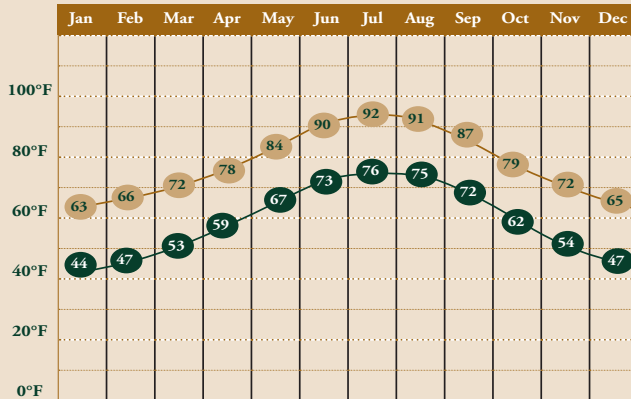

## AVERAGE TEMPERATURES

*Sea Island*